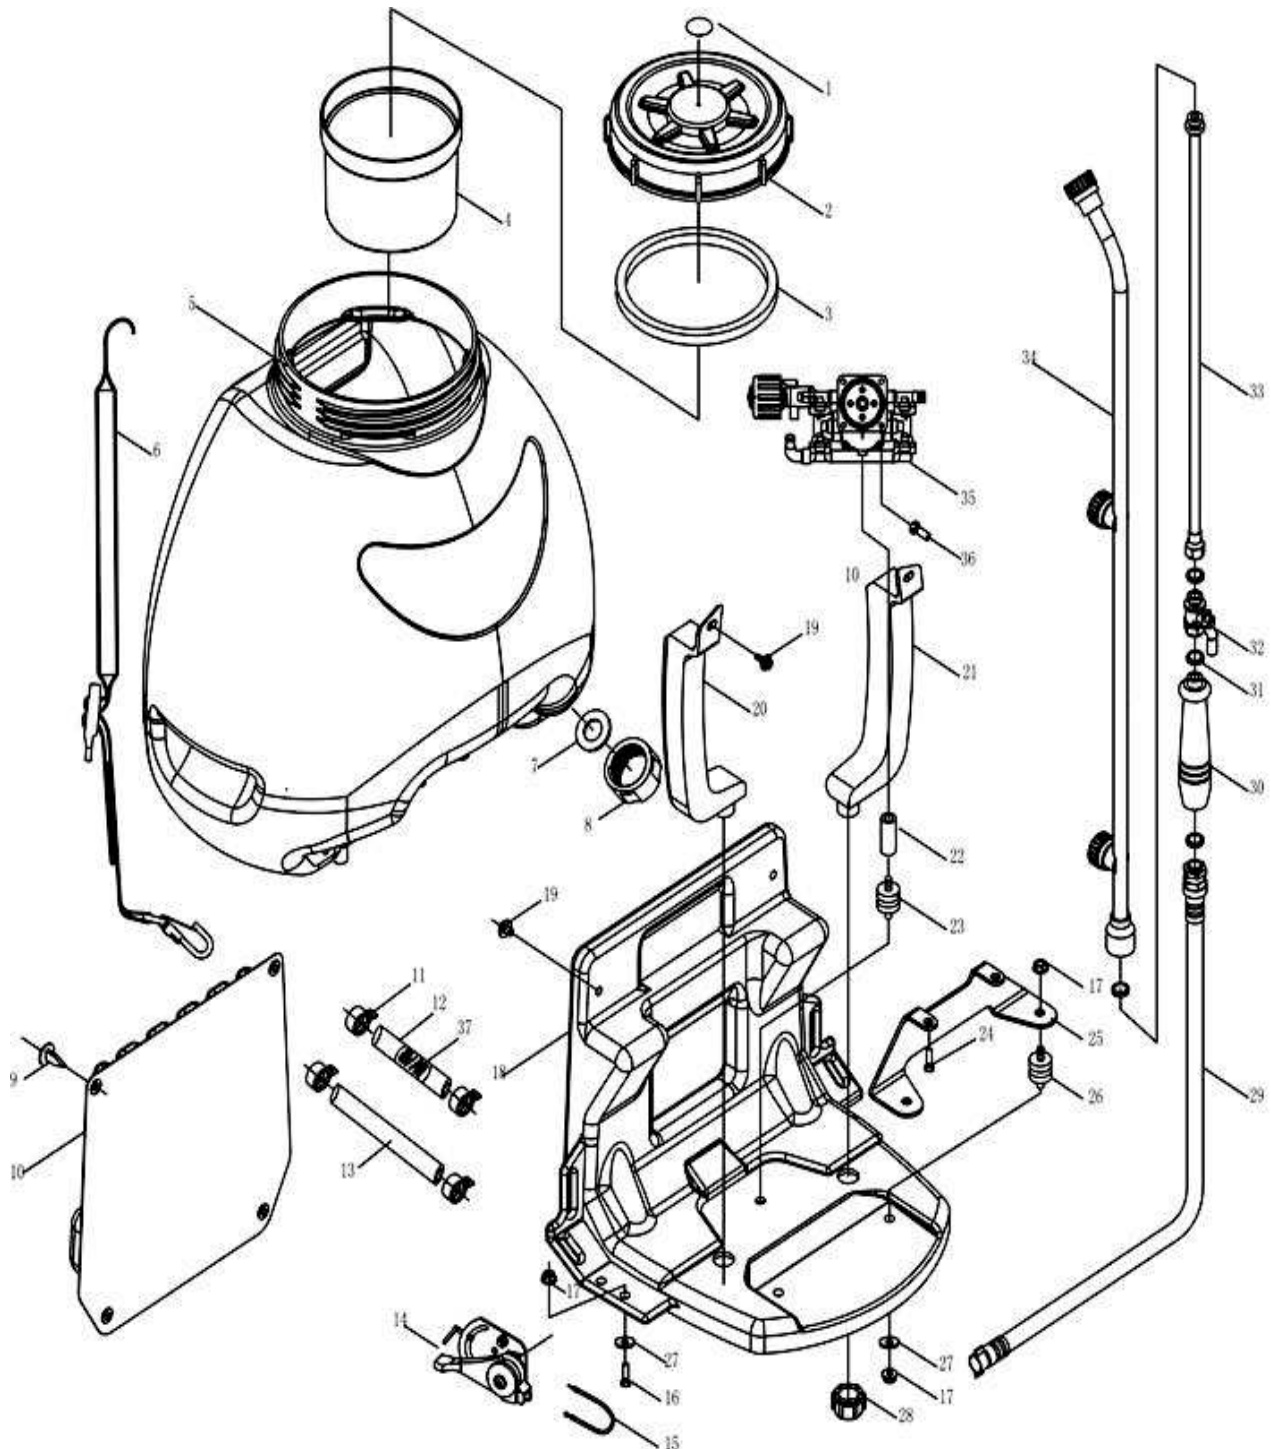

P1

BIKAIN

greenworks

SPINELLI

GROWAY

GOODYEAR
POWER

DUCATI
GARDEN